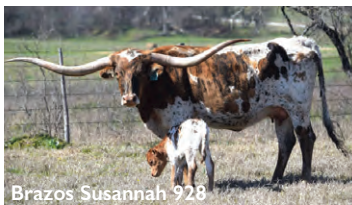

DOB: 2/5/2024 PH NO. 9/5/2026 TLBAA NO. C1356690

BRAZOS BANDIT ——— CUT'N DRIED
ALPHIE'S BEAUTY

BRAZOS SUNSHINE 49/22 ——— DUNN BUCKEYE
BRAZOS SUSANNAH 928

Breeding: Not Exposed

Comments: OCV. Beautiful brindle and white heifer with and outstanding pedigree including Jamakizm's Alphie top and bottom, Field of Pearls top and bottom, Dunn Lucky Dice, Cut'n Dried, Tari Graves and J.P. Rio Grande. Strong flat twist genetics throughout.