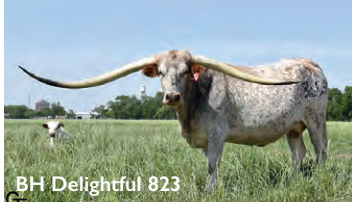

BH Delightful 823