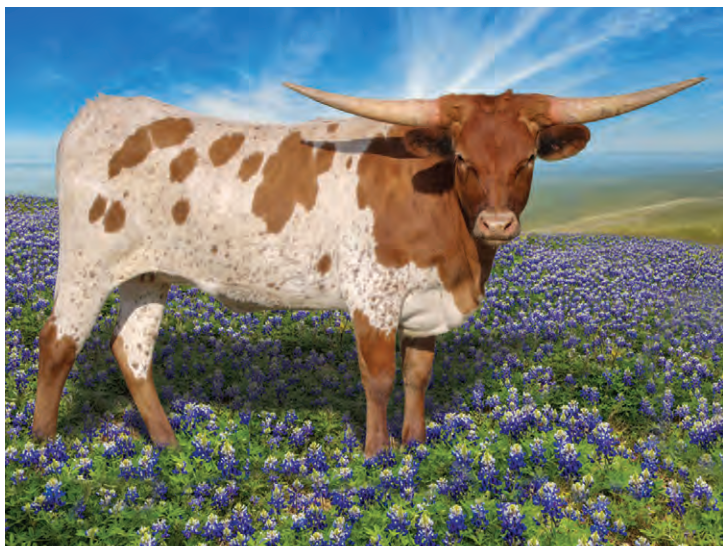

LOT 23

OFFERED