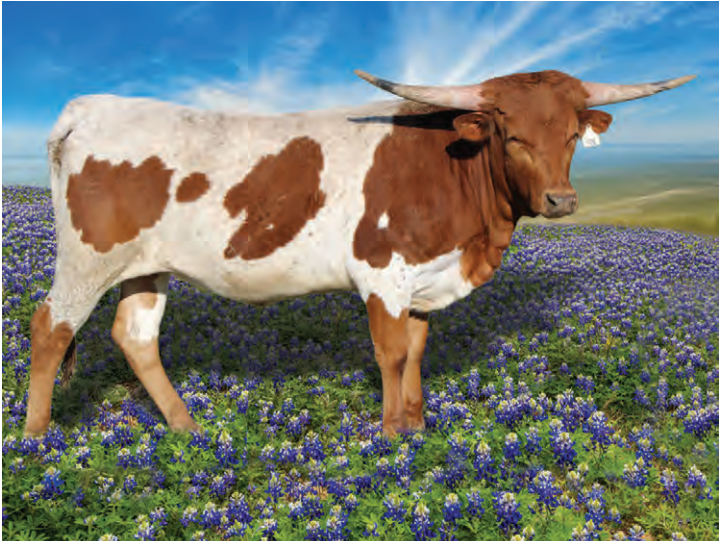

LOT 35

OFFERED