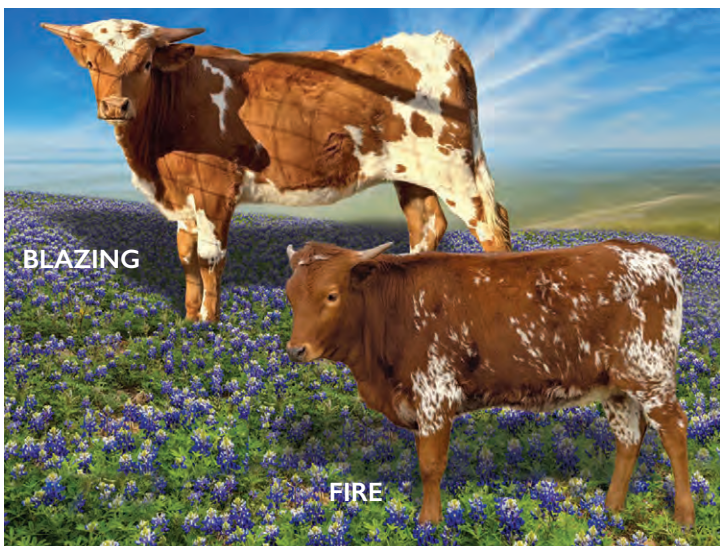

LOT 51

OFFERED

Comments: _____
_____
_____

LOT 52

OFFERED

Comments: _____
_____
_____