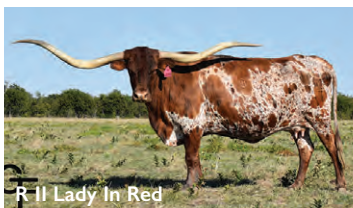

Comments: OCV. This sweet heifer has been a favorite since birth. We truly did not want to let her go, but knew that any consignment to this sale would need to come off the top of the pickings. Her dam, HBR Caroline is a beautiful, lateral horned, brindle sweetheart, that has had nothing but heifers for us. So we decided to share what we believe to be a great combination of her genetics with KDK Wildfire. The Wildfire daughters have great color and conformation. This one is no exception. Her horn growth is at the top of our 2024 heifers. Electra will be exposed for her first breeding to our Loomis bred prospect, Komo Chex, a gorgeous, colorful, son of MC Hangin' Tuff that would have won his HSC measuring class if we had entered him, tracking toward 100" TTT at maturity.