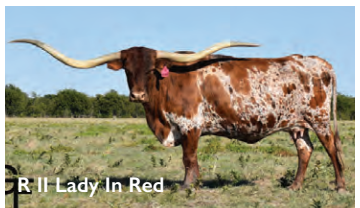

Comments: _____

GF Buck Winn

R II Lady In Red

Drag Iron

Jamaka Treasure

GF

GLENDENNING FARMS

Glendenning Farms, owned and operated by Rex and Sherese Glendenning, has developed a distinguished reputation in the longhorn breeding industry over its 42 years of operation. Situated in the heart of Shawnee Trail, the farm has focused on creating one of the largest and most respected herds of Texas Longhorns.