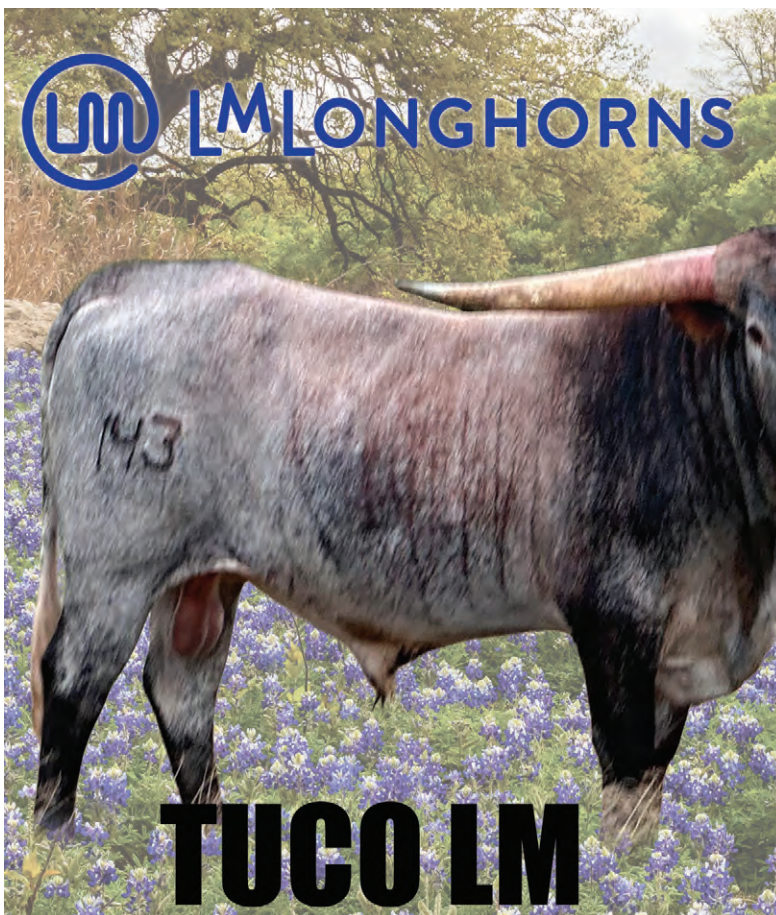

Comments: _____
_____
_____
_____