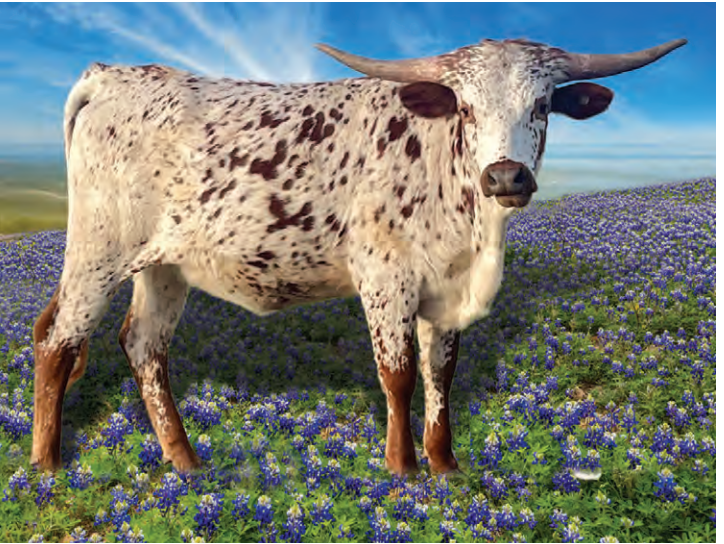

MC Mr. Big Stuff

RO Cinnamon Roll

Comments: _____

Hubbells Butch Cassidy

BL Love Bug

Comments: _____

Hubbells 20 Gauge

HLR Watch Me 223